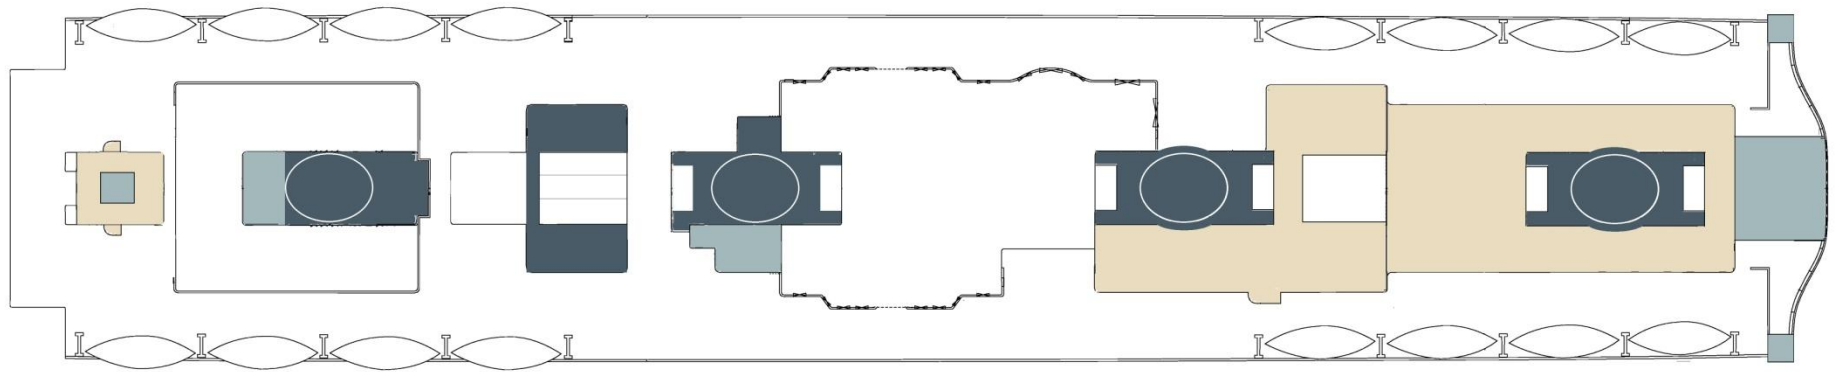

Titanic deckhouse roof paint scheme

Diagram drawn by Art Braunschweiger based on deck detail from Bruce Beveridge's General Arrangement plans